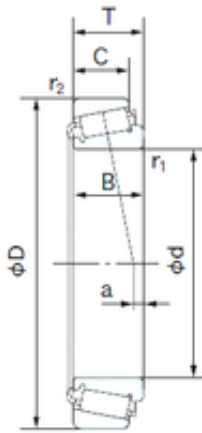

BEARING CORP.of CANADA LTD.

NTN NSK Timken Koyo NACHI SKF Tapered Roller Bearing 33281/33462 33281/33472 436/432A

...

Bearing No. 33281/33462

33281/33462 Bearing 2D drawings and 3D CAD models

Size	71.438x117.475x30.163 mm
Bore Diameter	71.438 mm
Outer Diameter	117.475 mm
Width	30.163 mm
d	71.438 mm
D	117.475 mm
T	30.163 mm
B	30.163 mm
C	23.813 mm
a	2.4 mm
r1 min.	3.6 mm
r2 min.	3.2 mm
Weight	1,23 Kg
Basic dynamic load rating (C)	118000 kN
Basic static load rating (C0)	179000 kN
(Grease) Lubrication Speed	2700 r/min
(Oil) Lubrication Speed	3700 r/min
Calculation factor (e)	0.44
Calculation factor (Y0)	0.76