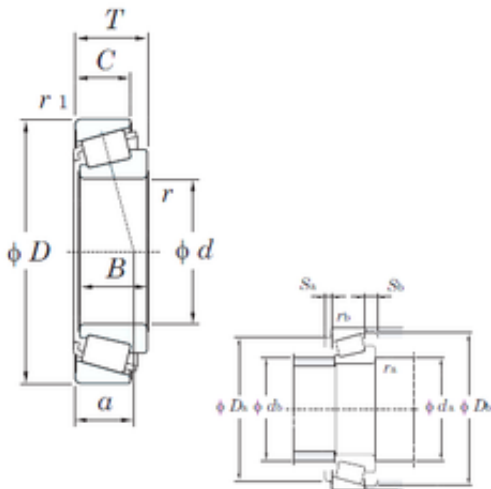

## Timken SKF Koyo Wheel Bearing Transmission Bearing Gearbox Bearing Lm603049/Lm603011 ...

Bearing No. Lm603049/Lm603011

Lm603049/Lm603011 Bearing 2D drawings and 3D CAD models

Size	45.242x77.788x19.842 mm
Bore Diameter	45,242 mm
Outer Diameter	77,788 mm
Width	19,842 mm
d	45,242 mm
D	77,788 mm
T	19,842 mm
B	19,842 mm
C	15,08 mm
a	17,5 mm
r min.	3,6 mm
r2 min.	0,8 mm
da min.	57 mm
Da	71 mm
db min	50 mm
ra max.	3,6 mm
rb max.	0,8 mm
Db	74 mm
Weight	0,363 Kg
Basic dynamic load rating (C)	57,1 kN
Basic static load rating (C0)	73,5 kN
(Grease) Lubrication Speed	4900 r/min
(Oil) Lubrication Speed	6500 r/min
Calculation factor (e)	0,43
Calculation factor (Y0)	0,77