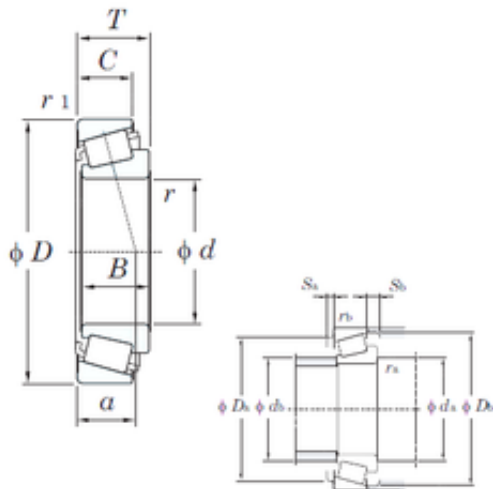

BEARING CORP.of CANADA LTD.

Timken SKF Koyo Wheel Bearing Transmission Bearing Gearbox Bearing Lm603049/Lm603014 ...

Bearing No. Lm603049/Lm603014

Size	45.242x79.974x19.842 mm
Bore Diameter	45,242 mm
Outer Diameter	79,974 mm
Width	19,842 mm
d	45,242 mm
D	79,974 mm
T	19,842 mm
B	19,842 mm
C	15,08 mm
a	17,5 mm
r min.	3,6 mm
r2 min.	0,8 mm
da min.	57 mm
Da	71 mm
db min	50 mm
ra max.	3,6 mm
rb max.	0,8 mm
Db	74 mm
Weight	0,395 Kg
Basic dynamic load rating (C)	57,1 kN
Basic static load rating (C0)	73,5 kN
(Grease) Lubrication Speed	4900 r/min
(Oil) Lubrication Speed	6500 r/min
Calculation factor (e)	0,43
Calculation factor (Y0)	0,77

Lm603049/Lm603014 Bearing 2D drawings and 3D CAD models

BEARING CORP.of CANADA LTD.