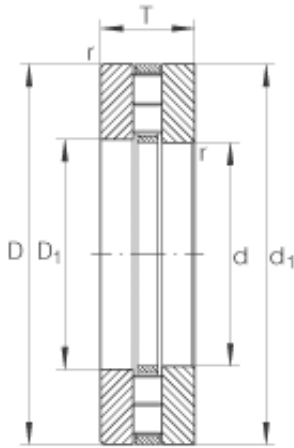

BEARING CORP.of CANADA LTD.

INA 89315-TV Cylindrical Roller Bearings

Bearing No. 89315-TV

Size	75x135x36 mm
Bore Diameter	75 mm
Outer Diameter	135 mm
Width	36 mm
d	75 mm
D	135 mm
T	36 mm
D ₁	77 mm
d ₁	135 mm
r _{min}	1,5 mm
m	2,23 kg / Weight
C _a	290000 N / Dynamic load rating (axial)
C _{0a}	1010000 N / Static load rating (axial)
C _{ua}	92000 N / Fatigue limit load
n _G	2750 1/min / Limiting speed
n _B	1080 1/min / Reference speed
- K89315-TV / Allocated axial cylindrical roller and cage assembly	K89315TV / Allocated axial cylindrical roller and cage assembly
	GS89315 / Allocated housing locating washer
Category	Ball Bearings
Inventory	0.0
Manufacturer Name	SCHAEFFLER GROUP

89315-TV Bearing 2D drawings and 3D CAD models

BEARING CORP.of CANADA LTD.

Minimum Buy Quantity	N/A
Weight / Kilogram	0
EAN	4012802031263
Product Group	B00308